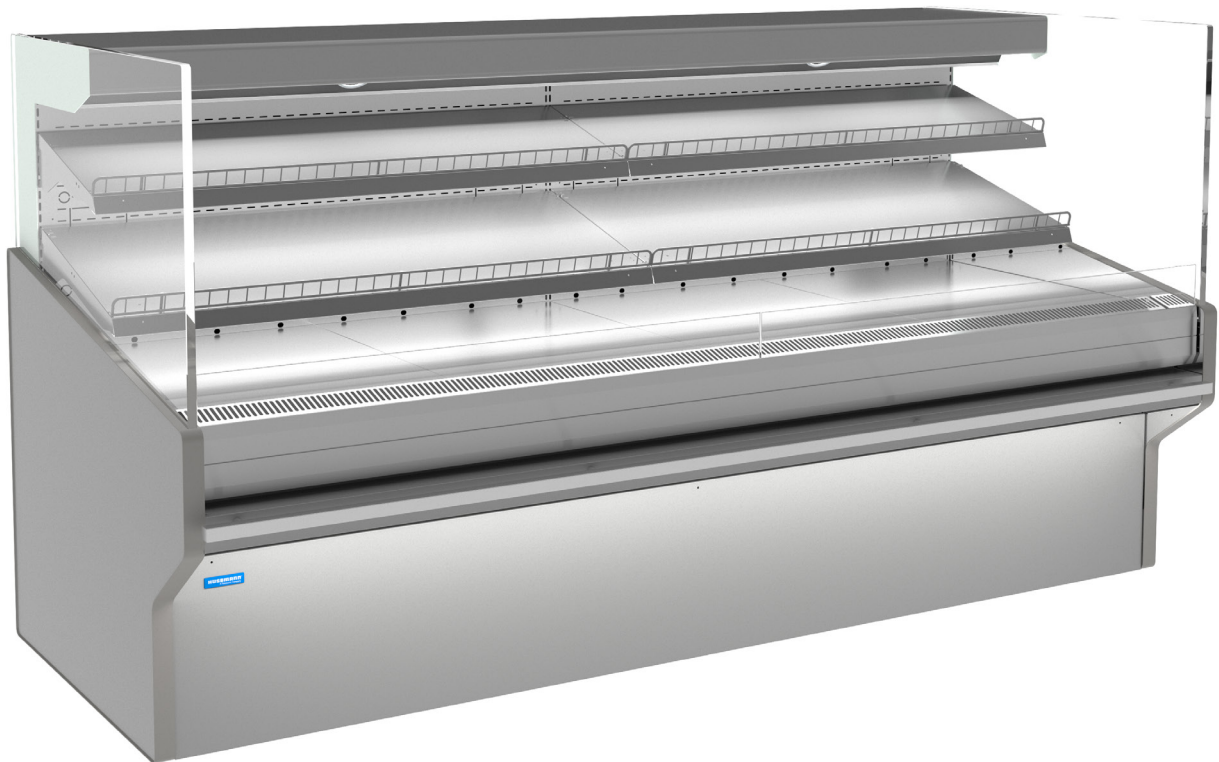

SPECIALITY

DM13

SELF SERVE THREE TIERED SPECIALTY CABINET

ENHANCED ENERGY EFFICIENCY
& VERSATILITY

HUSSMANN®

*Image shown with optional trim plinth light

PRODUCT BENEFITS

- Ergonomic design for easy access
- Optimised display with LED lighting
- Low product dehydration
- Low Total Energy Consumption (TEC)
- Longer merchandise shelf life
- Product temperature compliance
- Simple to install and maintain

STANDARD FEATURES

- Full stainless steel interior
- Stainless steel rear exterior panels
- Powder coated front exterior panels
- Full front with non adjustable base
- 2 rows of 350mm and 450mm shelves
- Single row of 4000K canopy light
- Single row of 4000K shelf light
- Wire shelf fence 70mm
- Kickplate
- Stainless steel bumper
- Evaporator assembly fitted with valve
- Draw wire in conduit for air probe

CUSTOMISATIONS

Accessories

- Stainless steel wired angled rack
- Stainless steel wired stepped rack
- Scale stand kit
- Glove dispenser
- Paper dispenser
- Adjustable base kit
- Electronic TX Valve
- Fold down shelf
- Bag roll holder kit

Lighting

- Premium lighting available
- Single row of 4000K front trim plinth light

Ends

- Solid mirror ends
- Glass view end
- Common end
- Acrylic full height system divider

Bumper

- Stainless steel rail bumper