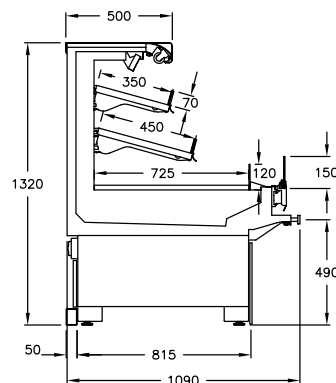

STANDARD FEATURES

- Full stainless steel interior
- Stainless steel rear exterior panels
- Powder coated front exterior panels
- Full front with non adjustable base
- 2 rows of 350mm and 450mm shelves
- Single row of 4000K canopy light
- Single row of 4000K shelf light
- Wire shelf fence 70mm
- Kickplate
- Stainless steel bumper
- Evaporator assembly fitted with valve
- Draw wire in conduit for air probe

Other

- Technology solutions
- Electronic shelf labels

AVAILABLE LENGTHS

Excluding Ends: 1224, 1836, 2448, 3672

AVAILABLE DEPTHS

V Series Deli: 1200
D Series Deli: 1090

TEMPERATURE CLASS

3M1

(-1 °C to +5 °C)

AVAILABLE COLOURS

Additional Information

All Dimensions shown in Millimetres (mm) unless otherwise stated. Dimensions and features are subject to change. Please obtain current technical information prior to order confirmation.