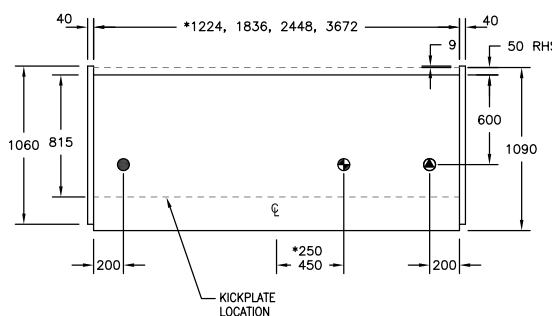

Other

- Technology solutions
- Electronic shelf labels

AVAILABLE LENGTHS

Excluding Ends: 1224, 1836, 2448, 3672

AVAILABLE DEPTHS

V Series Deli: 1200
D Series Deli: 1090

TEMPERATURE CLASS

3M1

(-1 °C to +5 °C)

AVAILABLE COLOURS

Additional Information

All Dimensions shown in Millimetres (mm) unless otherwise stated. Dimensions and features are subject to change. Please obtain current technical information prior to order confirmation.